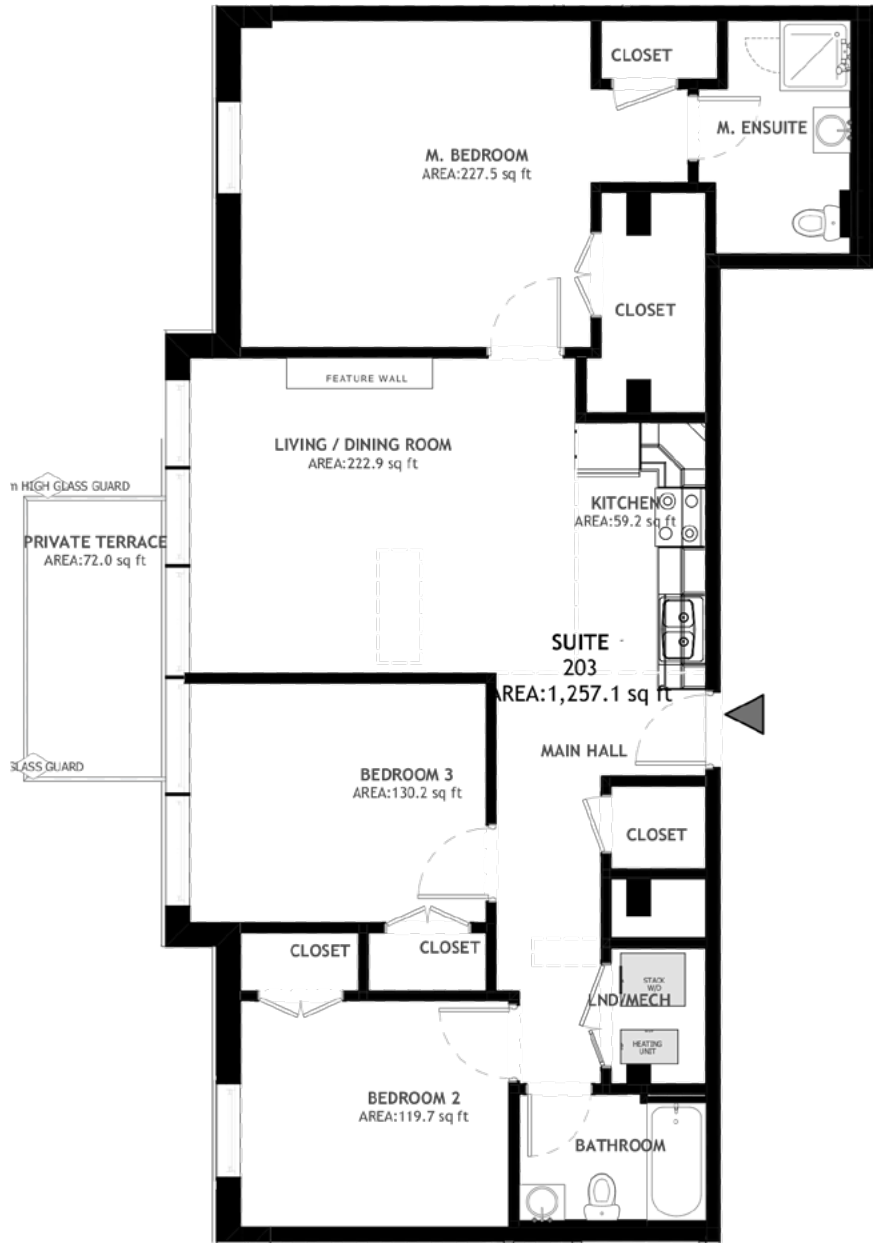

Suite # 203 • 3 Bedroom • 2 Bathrooms • 1257 sq. ft.

+ PRIVATE TERRACE