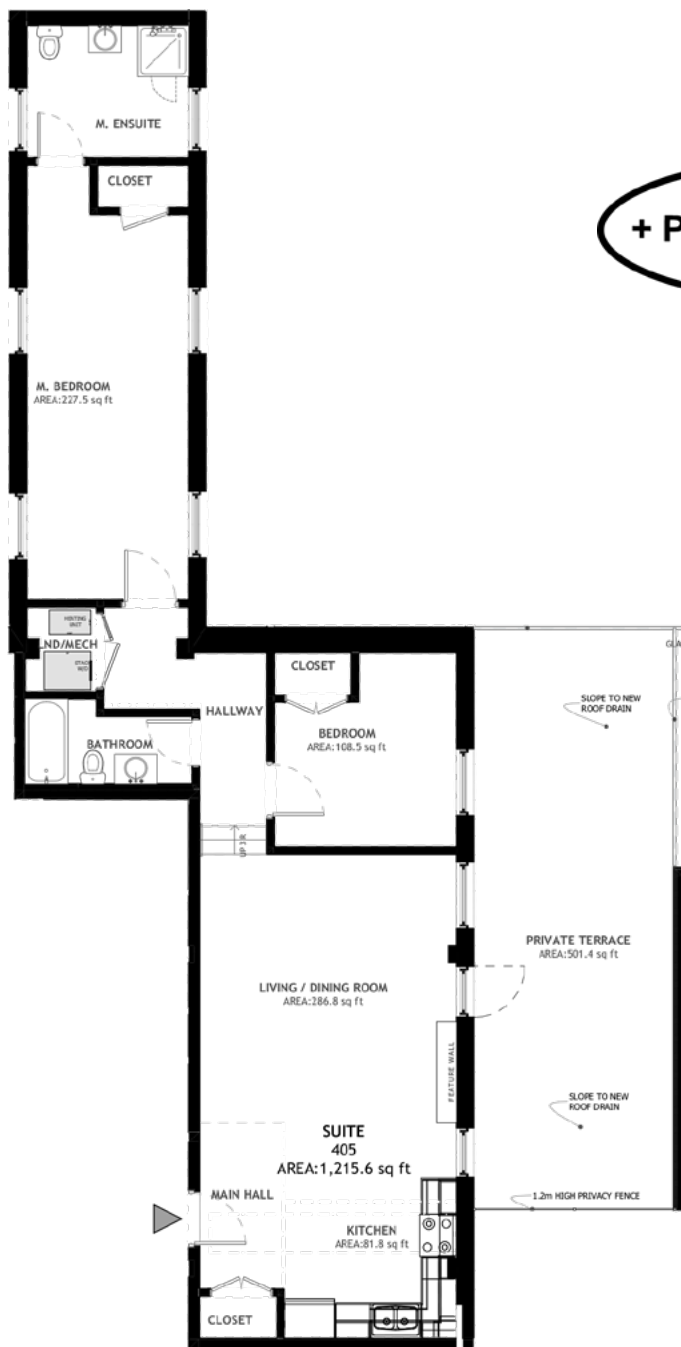

Suite # 405 • 2 Bedroom • 2 Bathrooms • 1216 sq. ft.

+ PRIVATE TERRACE