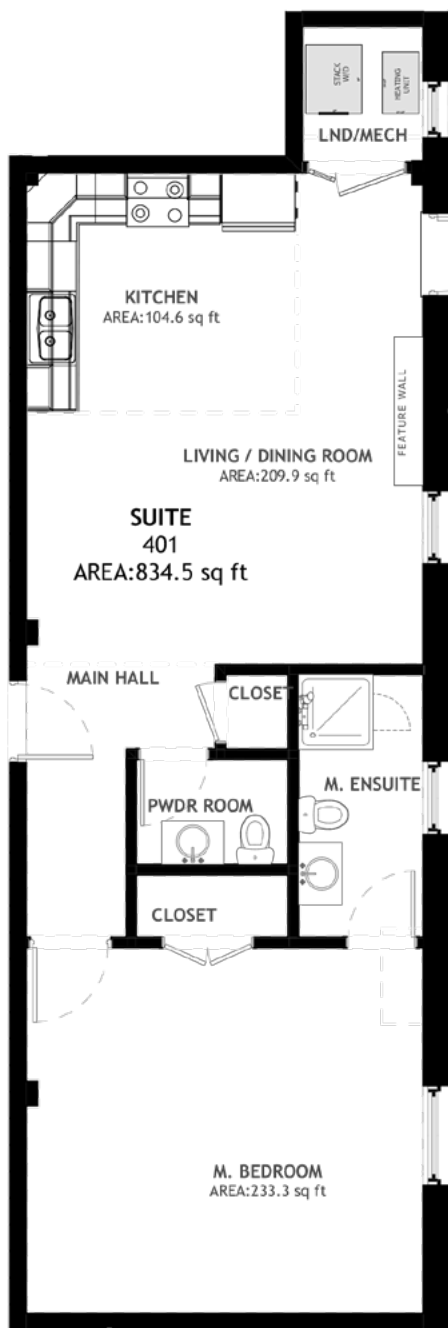

Suite # 401 • 1 Bedroom • 1.5 Bathrooms • 834 sq. ft.

**+ PRIVATE TERRACE**